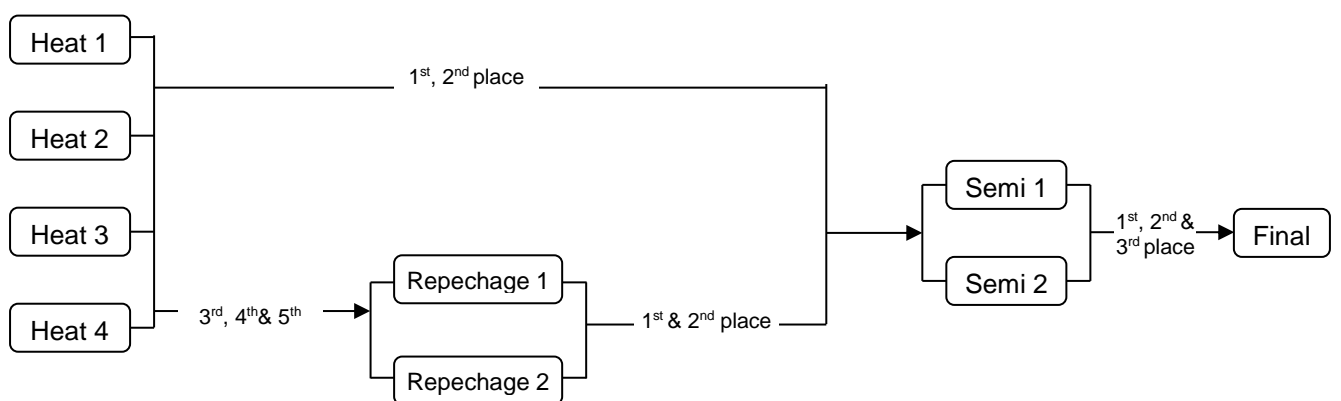

IVF Va'a World Elite Sprint Champs 2024

Progression Chart - Elite V6 & V12 – 6 Lanes

1 Heat (1-6 teams) – Straight Final

Straight Final

2 Heats (7-12 teams)

3 Heats (13-18 teams)

4 Heats (19-24 teams)

5 Heats (25-30 teams)