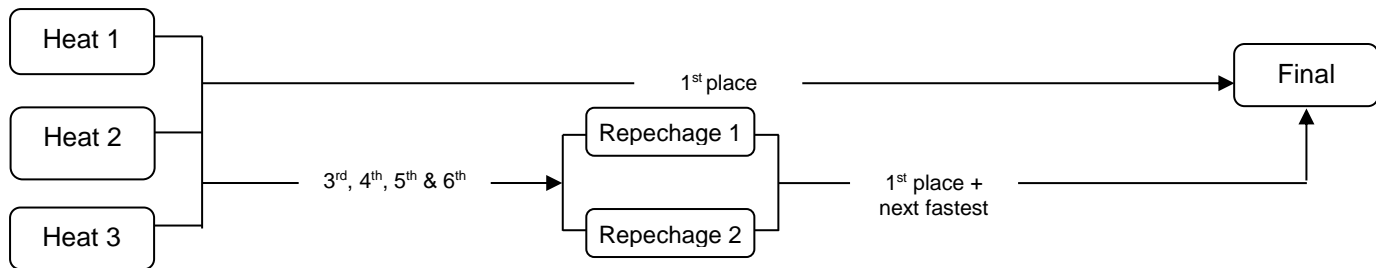

IVF Va'a World Elite Sprint Champs 2024

Progression Chart - Elite V6 & V12 – 6 Lanes

1 Heat (1-6 teams) – Straight Final

Straight Final

2 Heats (7-12 teams)

3 Heats (13-18 teams)

4 Heats (19-24 teams)

5 Heats (25-30 teams)