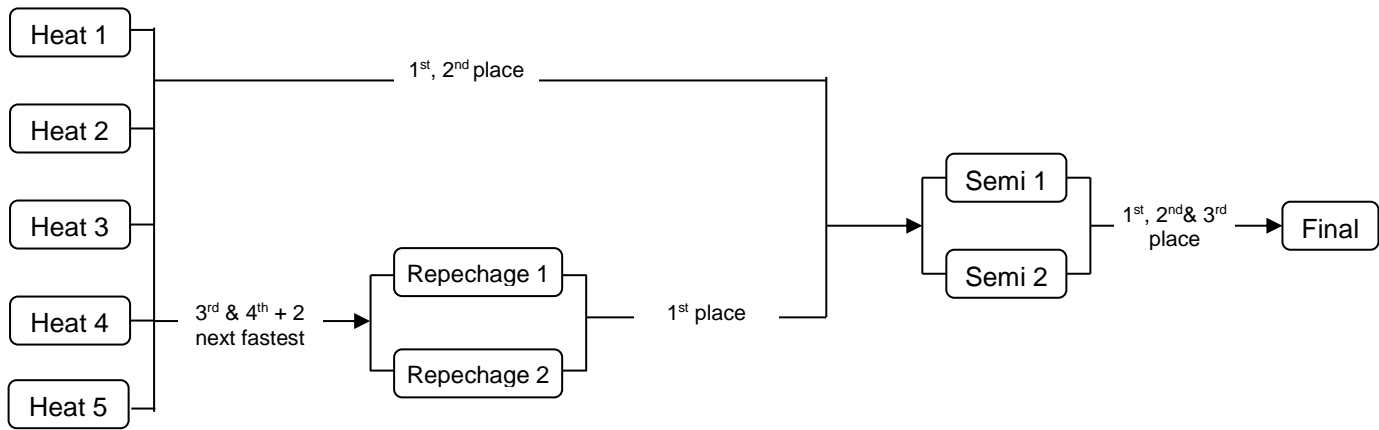

IVF Va'a World Elite Sprint Champs 2024

Progression Chart - Elite V6 & V12 – 6 Lanes

1 Heat (1-6 teams) – Straight Final

Straight Final

2 Heats (7-12 teams)

3 Heats (13-18 teams)

4 Heats (19-24 teams)

5 Heats (25-30 teams)