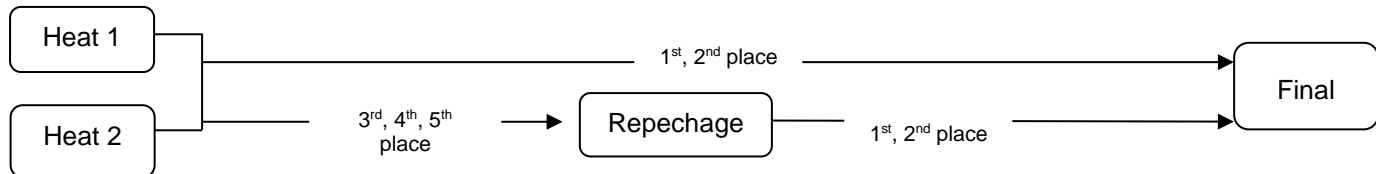

IVF Va'a World Elite Sprint Champs 2024

Progression Chart - Elite V6 & V12 – 6 Lanes

1 Heat (1-6 teams) – Straight Final

Straight Final

2 Heats (7-12 teams)

3 Heats (13-18 teams)

4 Heats (19-24 teams)

5 Heats (25-30 teams)