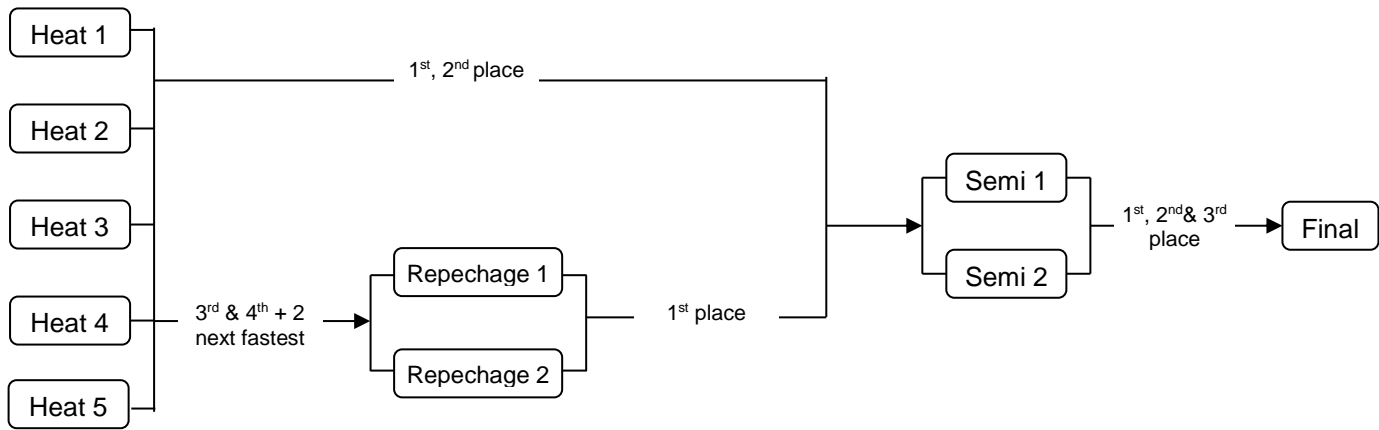

IVF Va'a World Elite Sprint Champs Progression Chart - Elite V6 & V12 – 6 Lanes

1 Heat (1-6 teams) – Straight Final

Straight Final

2 Heats (7-12 teams)

3 Heats (13-18 teams)

4 Heats (19-24 teams)

5 Heats (25-30 teams)