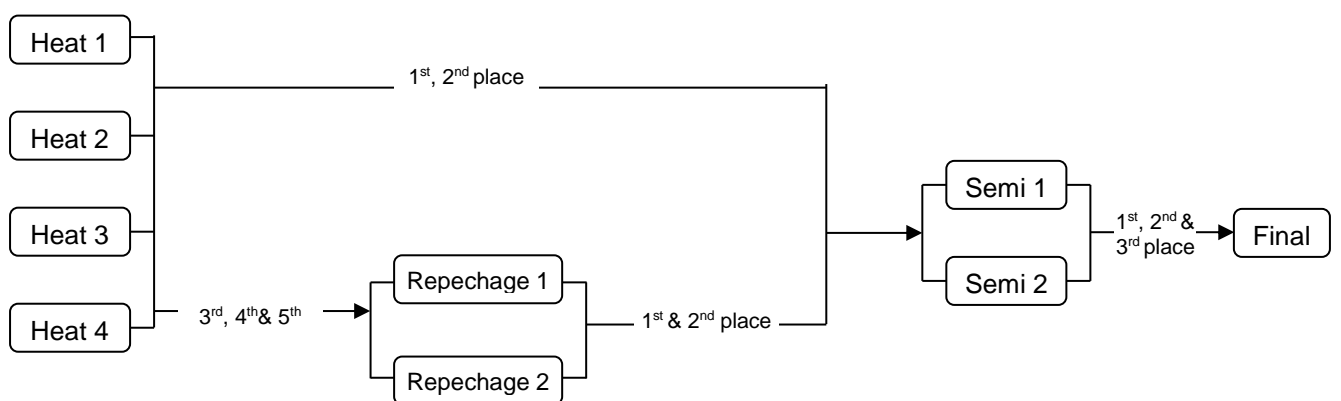

IVF Va'a World Elite Sprint Champs Progression Chart - Elite V6 & V12 – 6 Lanes

1 Heat (1-6 teams) – Straight Final

Straight Final

2 Heats (7-12 teams)

3 Heats (13-18 teams)

4 Heats (19-24 teams)

5 Heats (25-30 teams)