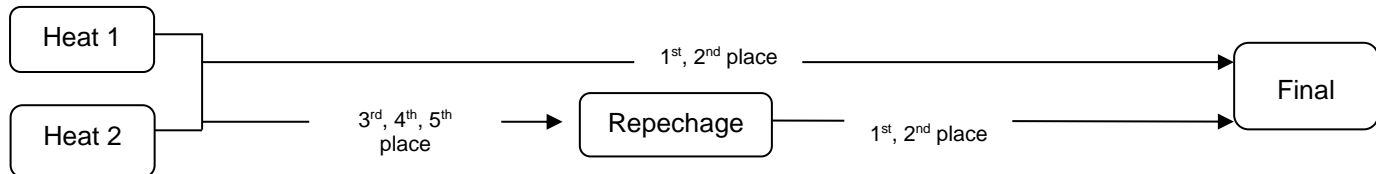

IVF Va'a World Elite Sprint Champs Progression Chart - Elite V6 & V12 – 6 Lanes

1 Heat (1-6 teams) – Straight Final

Straight Final

2 Heats (7-12 teams)

3 Heats (13-18 teams)

4 Heats (19-24 teams)

5 Heats (25-30 teams)