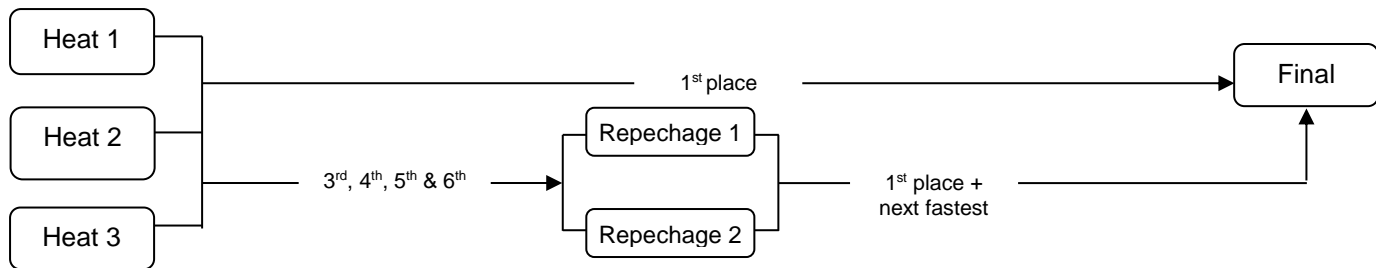

IVF Va'a World Elite Sprint Champs Progression Chart - Elite V6 & V12 – 6 Lanes

1 Heat (1-6 teams) – Straight Final

Straight Final

2 Heats (7-12 teams)

3 Heats (13-18 teams)

4 Heats (19-24 teams)

5 Heats (25-30 teams)