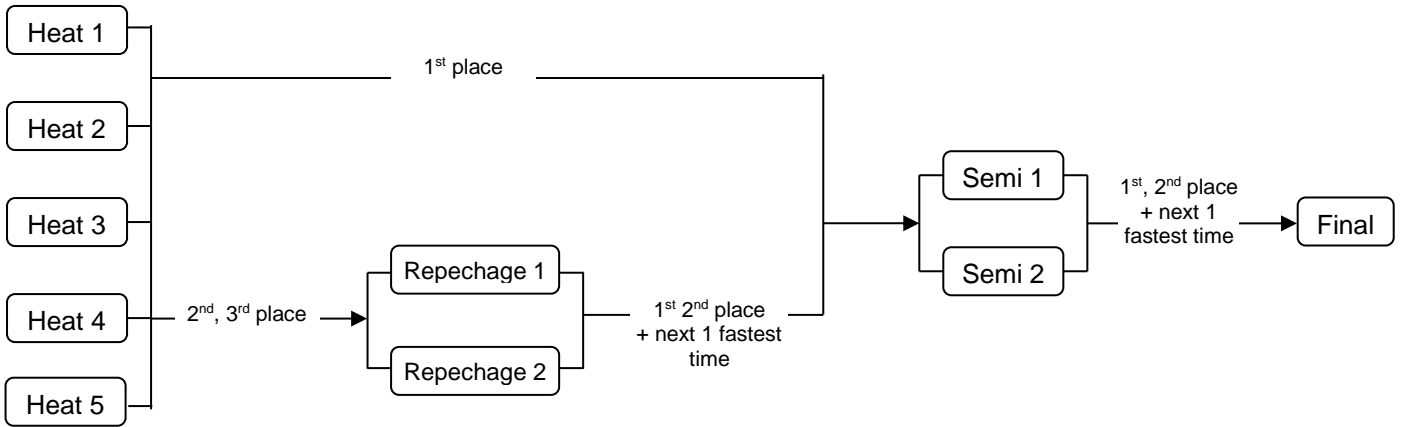

5 Heats (21-25 teams)