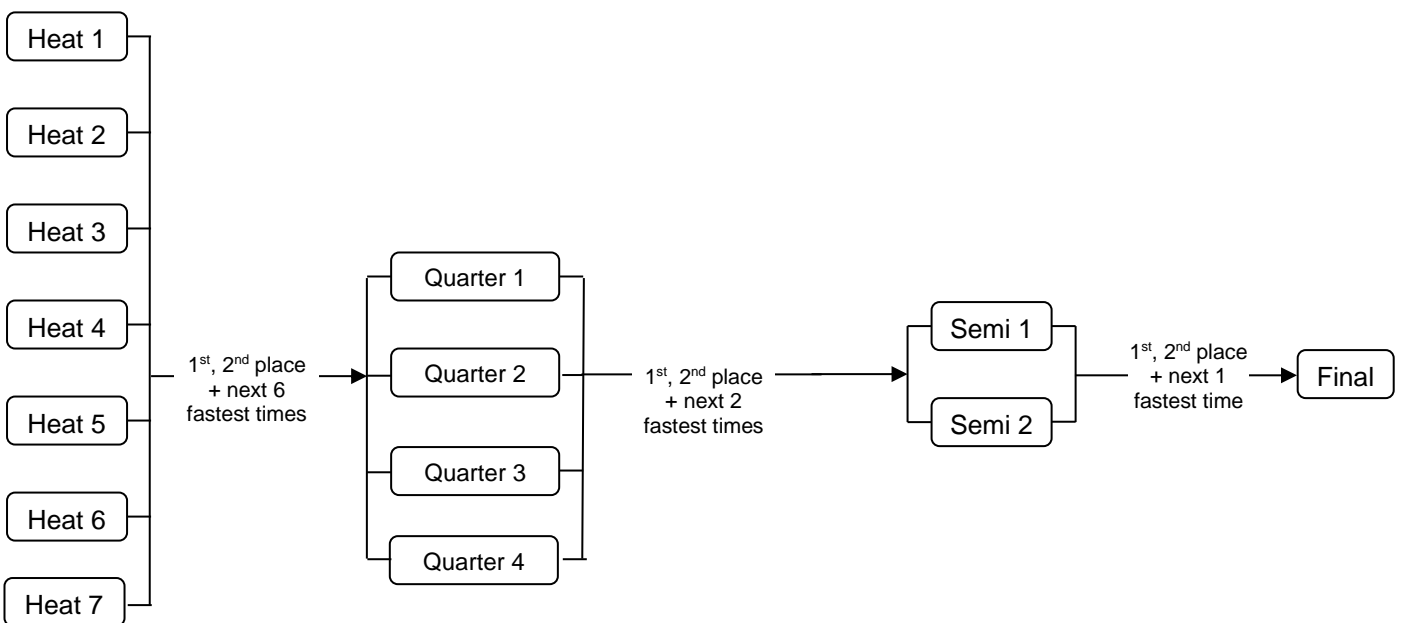

IVF Va'a World Sprint Champs Progression Chart V6 (Turns) – 5 Lanes

Note: In the event there are not enough qualifiers, the next fastest time will be promoted

Straight Final (1-5 teams)

2 Heats (6-10 teams)

3 Heats (11-15 teams)

4 Heats (16-20 teams)

5 Heats (21-25 teams)

6 Heats (26-30 teams)

7 Heats (31-35 teams)

8 Heats (36-40 teams)