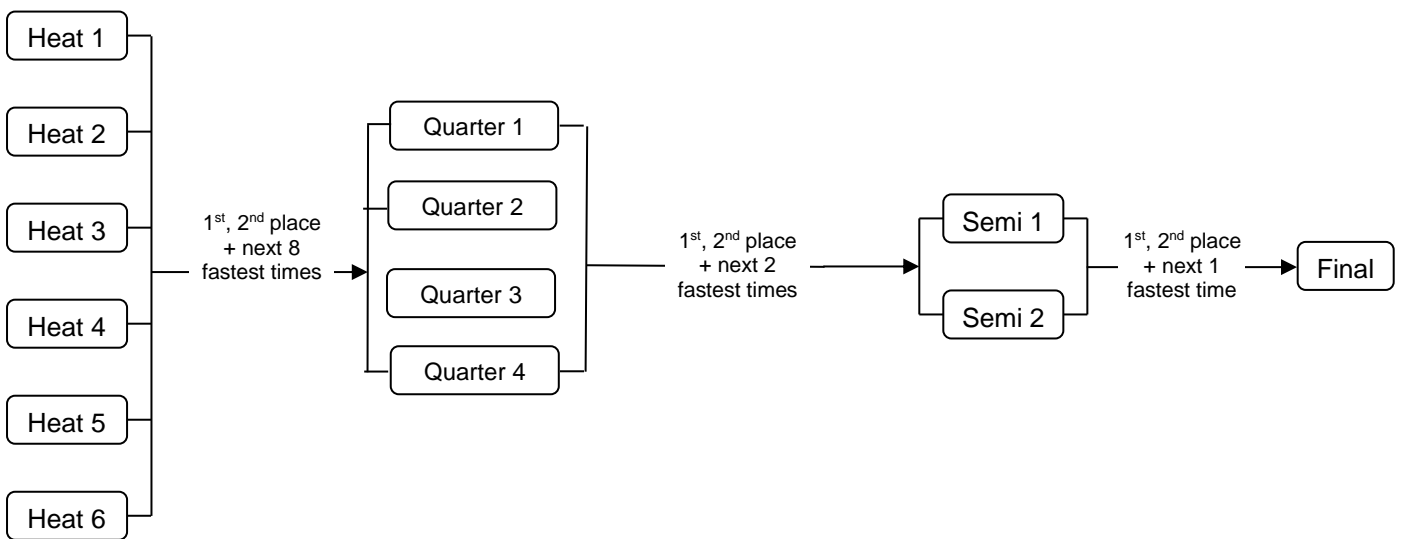

IVF Va'a World Sprint Champs Progression Chart V6 (Turns) – 5 Lanes

Note: In the event there are not enough qualifiers, the next fastest time will be promoted

Straight Final (1-5 teams)

2 Heats (6-10 teams)

3 Heats (11-15 teams)

4 Heats (16-20 teams)

5 Heats (21-25 teams)

6 Heats (26-30 teams)

7 Heats (31-35 teams)

8 Heats (36-40 teams)