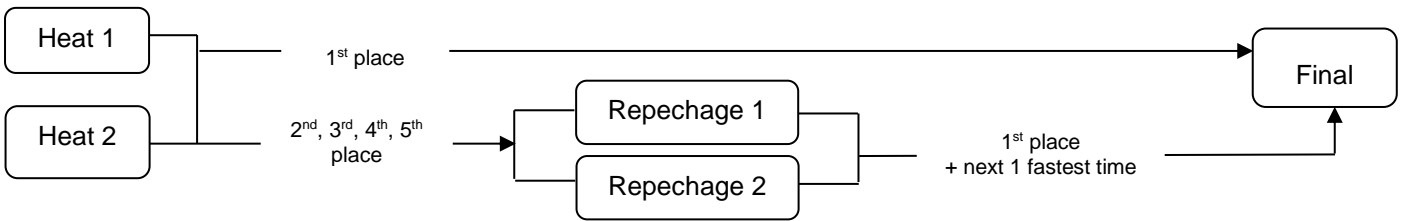

IVF Va'a World Sprint Champs Progression Chart V6 (Turns) – 5 Lanes

Note: In the event there are not enough qualifiers, the next fastest time will be promoted

Straight Final (1-5 teams)

2 Heats (6-10 teams)

3 Heats (11-15 teams)

4 Heats (16-20 teams)

5 Heats (21-25 teams)

6 Heats (26-30 teams)

7 Heats (31-35 teams)

8 Heats (36-40 teams)