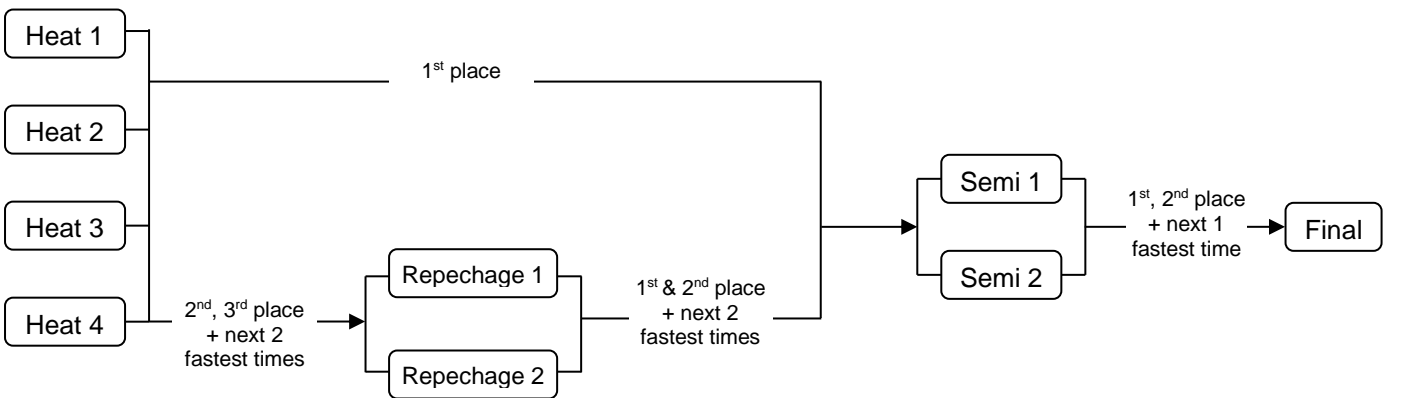

4 Heats (16-20 teams)